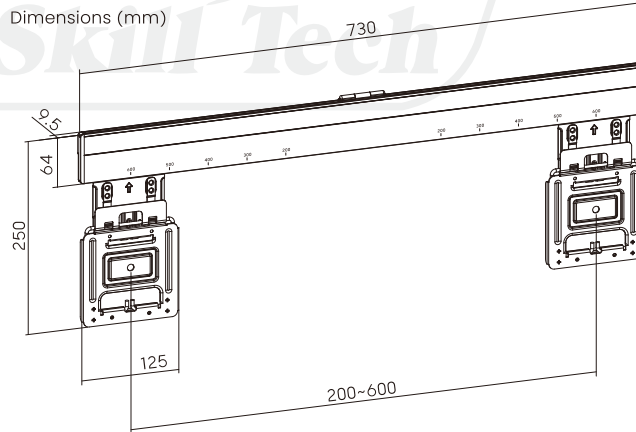

## Ultra Slim Micro-Gap TV Wall Mount

Fits 37"-80" slim TVs with only 9.5mm/0.37" profile

### Slim Profile, Mighty Strength.

Screen Size  
**37"-80"**

Weight Capacity  
**75kg/165lbs**

VESA Compatible  
**200x200 300x200 400x200  
300x300 400x300  
400x400 600x400**

Profile to Wall  
**9.5mm/0.37"**

**Built-in Bubble Level**  
for perfect horizontal placement

**VESA Indicating Marks**  
assist in accurately placing TV brackets

**Lateral Shift Brackets**  
move left and right to easily fit different VESA