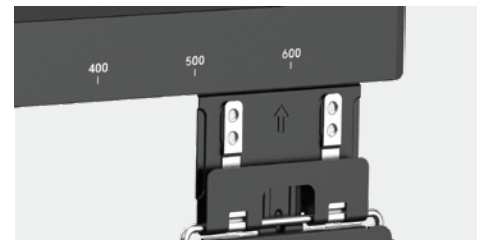

## Ultra Slim Micro-Gap TV Wall Mount

Fits 37"-80" slim TVs with only 9.5mm/0.37" profile

### Slim Profile, Mighty Strength.

Screen Size  
**37"-80"**

Weight Capacity  
**75kg/165lbs**

VESA Compatible  
**200x200 300x200 400x200  
300x300 400x300  
400x400 600x400**

Profile to Wall  
**9.5mm/0.37"**

**Built-in Bubble Level**  
for perfect horizontal placement

**VESA Indicating Marks**  
assist in accurately placing TV brackets

**Lateral Shift Brackets**  
move left and right to easily fit different VESA